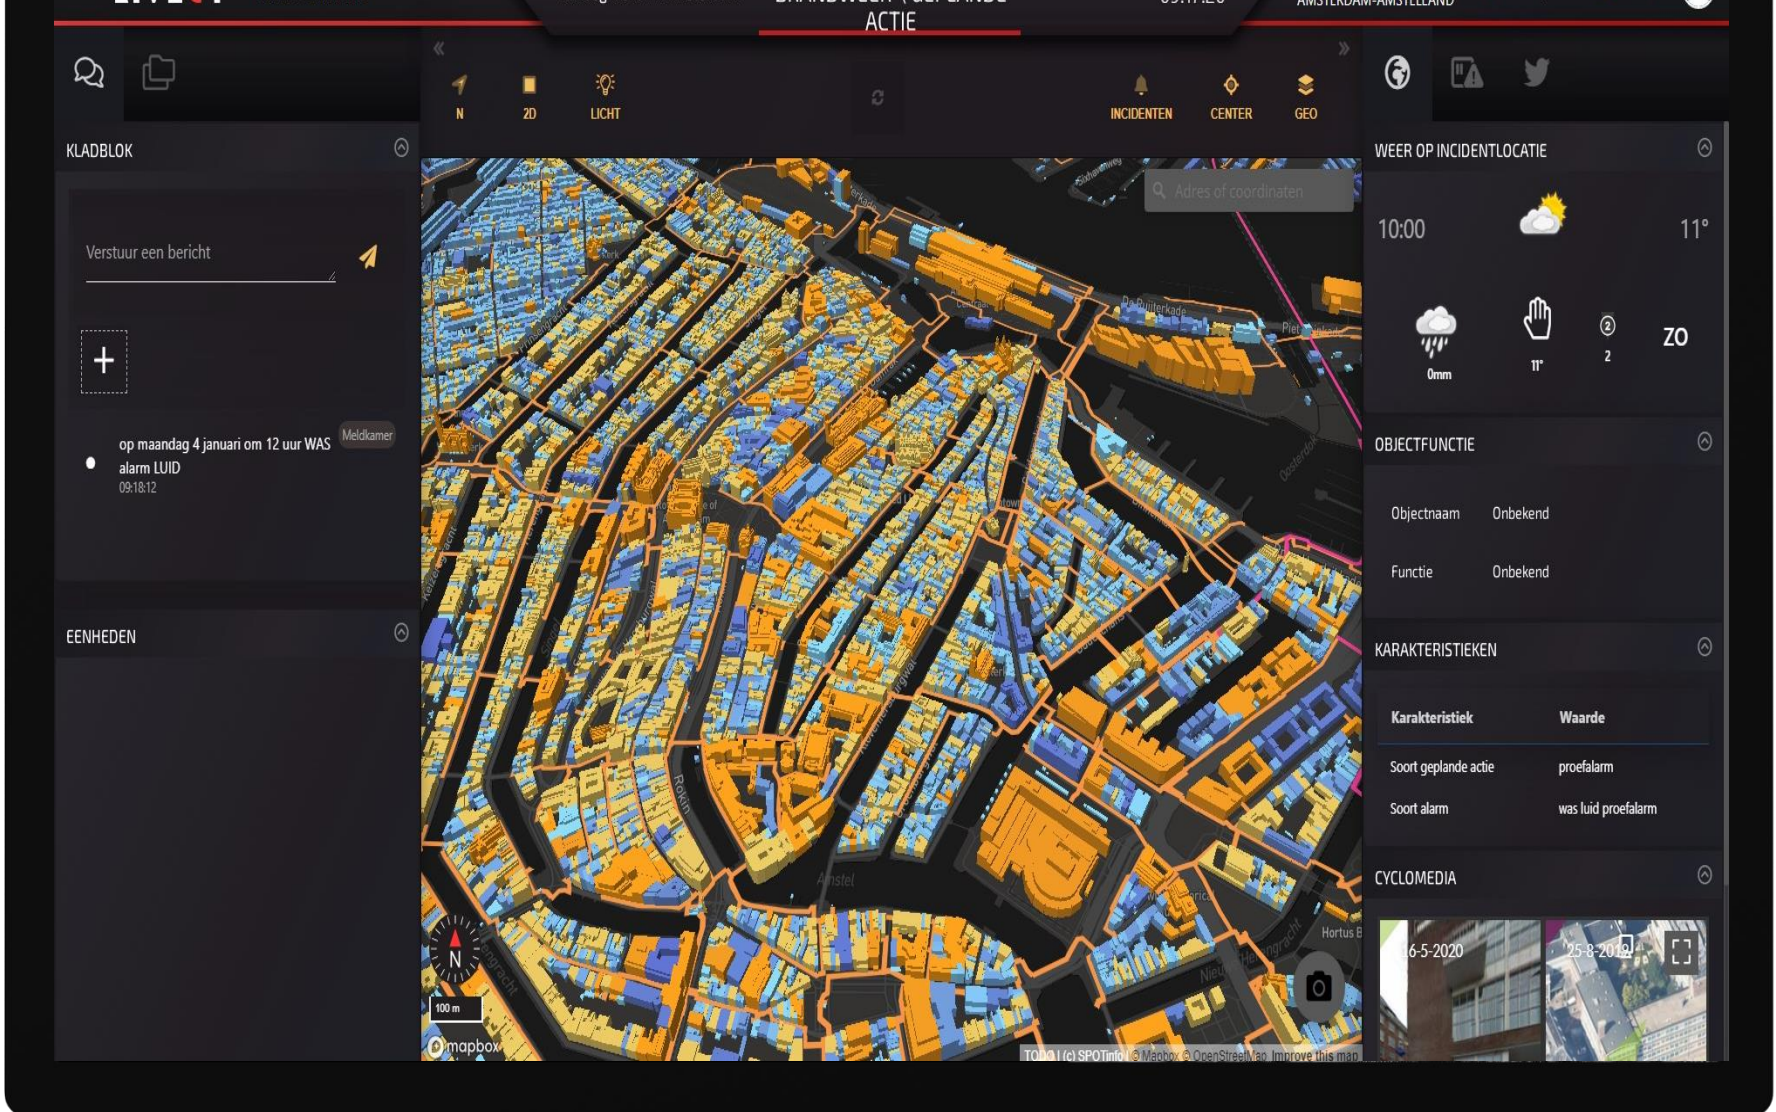

ACTIE

N 2D LICHT

INCIDENTEN CENTER GEO

KLADBLOK

Verstuur een bericht

op maandag 4 januari om 12 uur WAS alarm LUID
09:18:12 Meldkamer

EENHEDEN