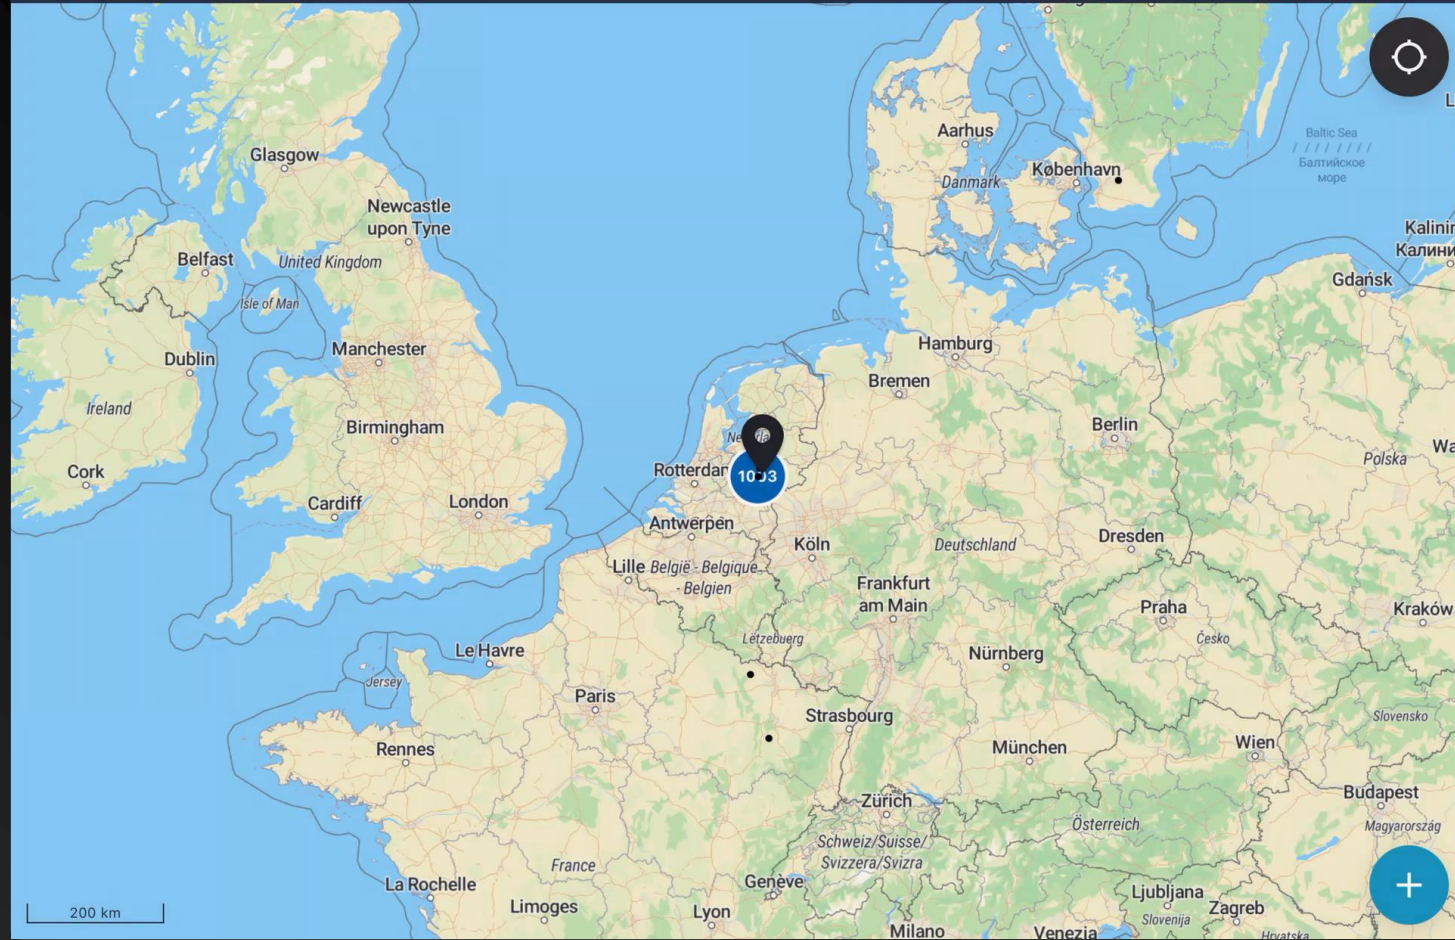

16:07 Ma 9 nov.

98%

Cogo data collection

Repressieve Object Informatie

Bouwlaag 1